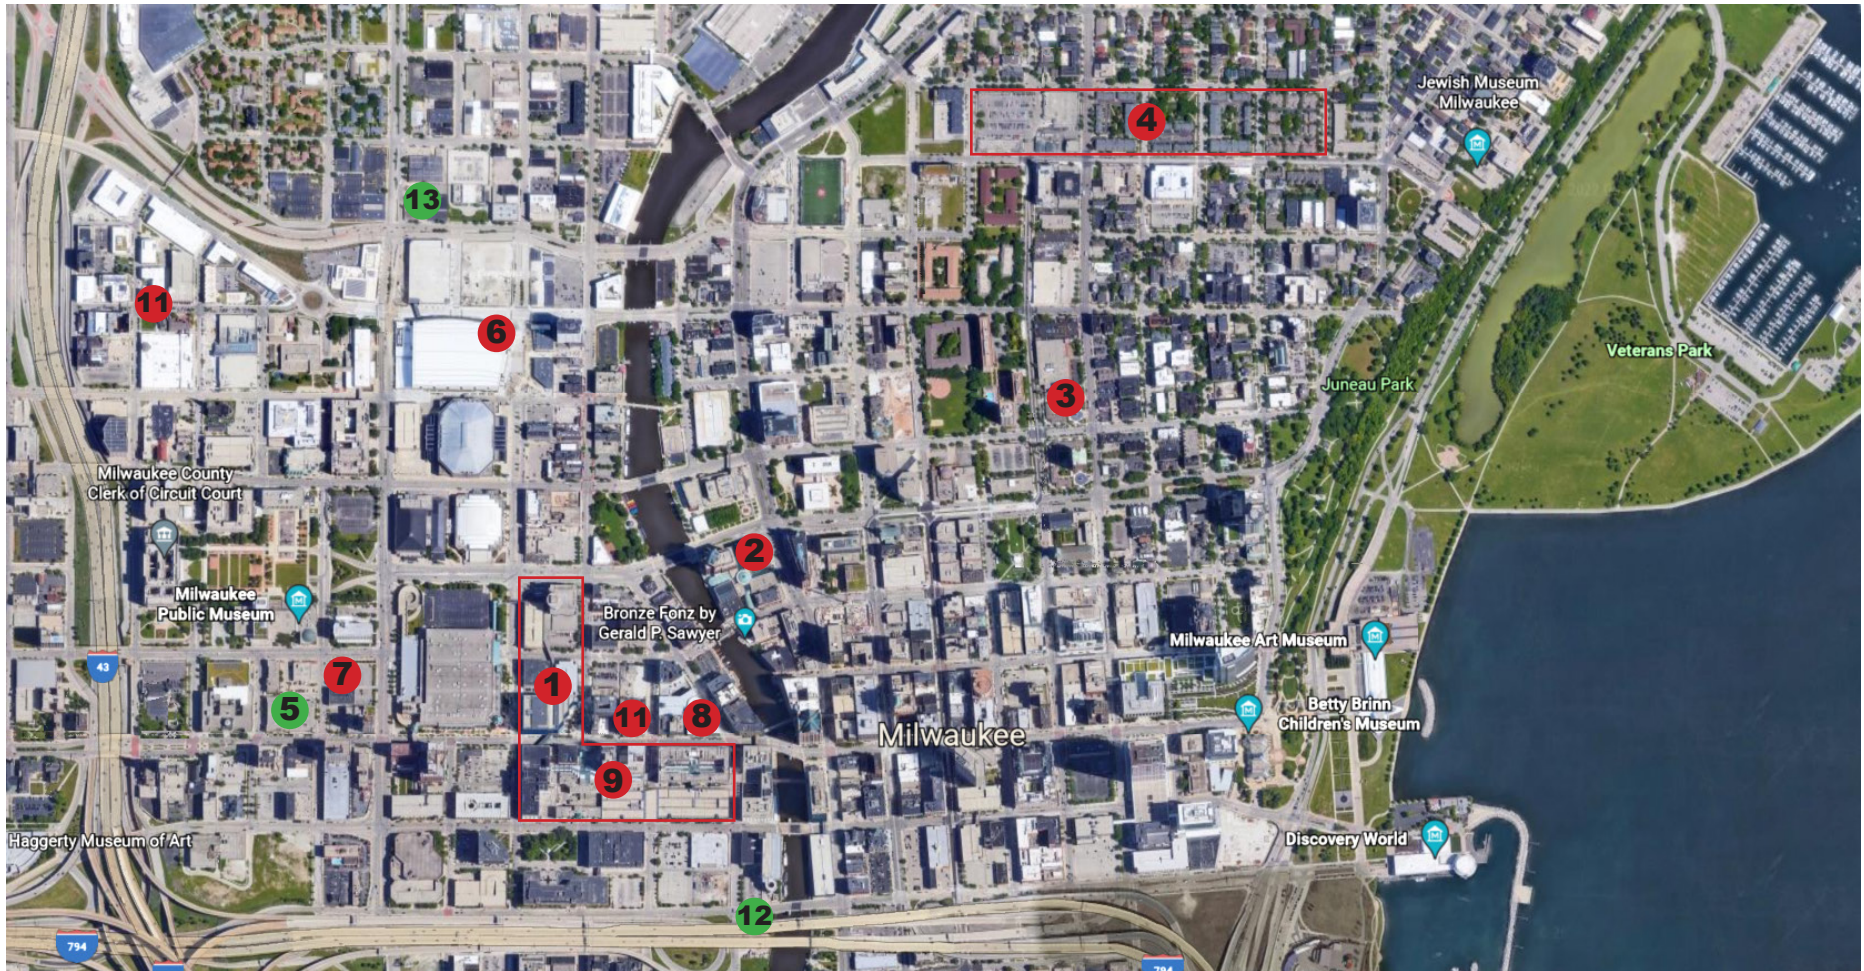

MDC/MUSIC Projects in Downtown Milwaukee Area

- 1 Grand Ave Mall, H. Reuss Federal Plaza, Hyatt (MU)
- 2 Milwaukee Center (MU)
- 3 Yankee Hill (MF)
- 4 East Point Commons (MU)
- 5 Library Hill (MF)
- 6 Bradley Center/Bucks Arena
- 7 Bublr Bikes - mutple locations
- 8 MKE Lofts (MF)
- 9 The Avenue (MU)
- 10 Preservation Park
- 11 Mke Symphony Orchestra venue
- 12 Dog Run
- 13 MPM & Betty Brinn Museum

MAP KEY

- Current Projects
- Completed Projects
- MU - Mixed Use
- MF - Multi Family