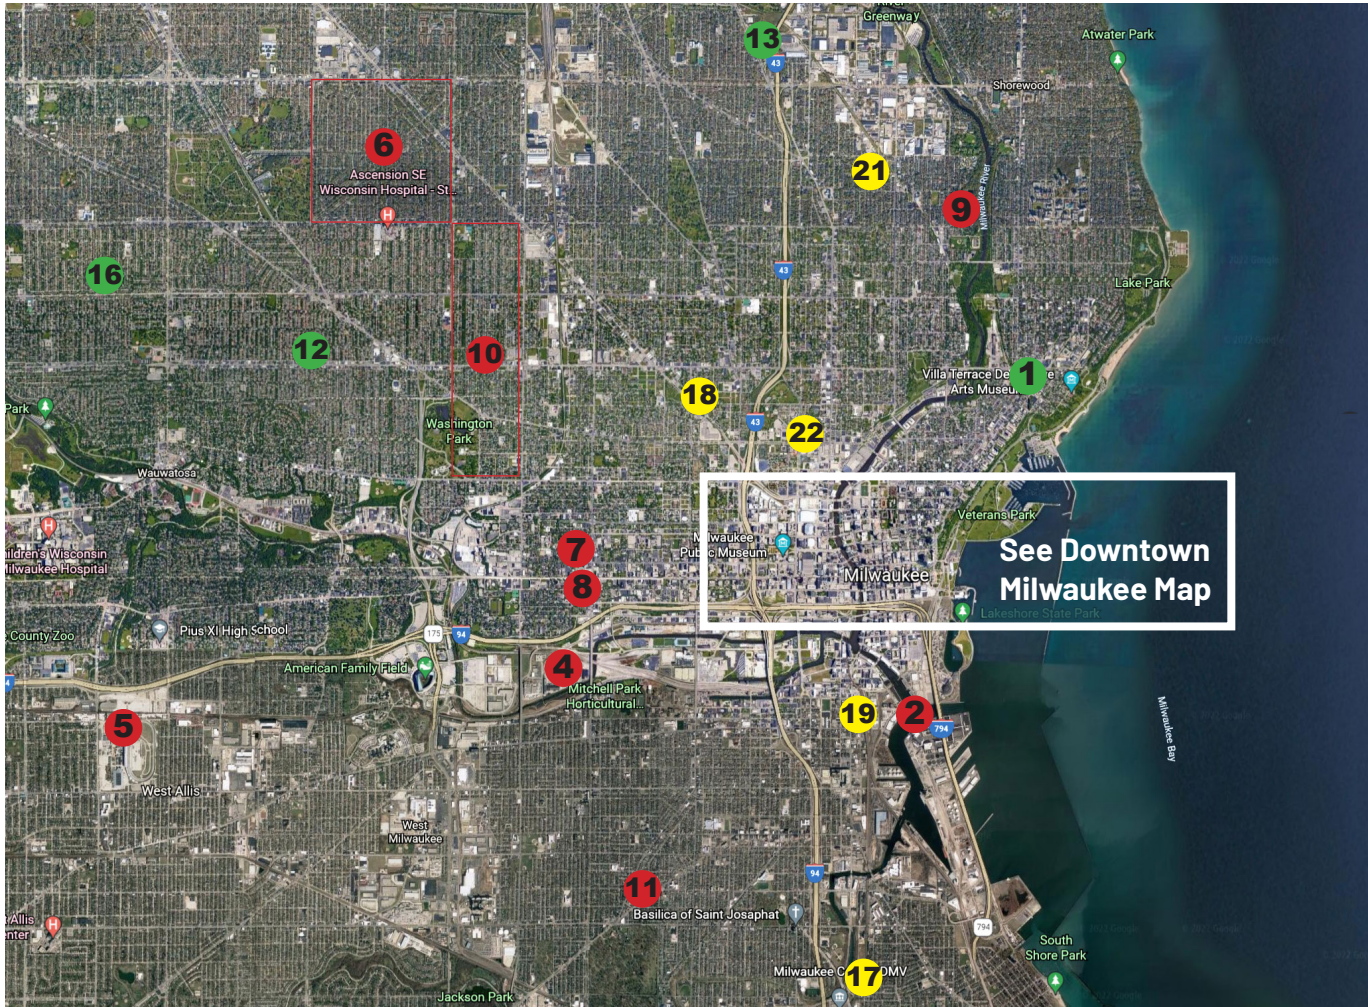

# MDC/MUSIC Projects in Milwaukee Region

**MAP KEY**

- Current Projects
- Completed Projects
- Possible Projects

SF - single family	L - Land
MF- mult family	MU - mixed use
Ind'l - industrial	R - Restaurants

- 1 Kenilworth (MU)
- 2 Harley Davidson Museum
- 3 Direct Supply Office Campus
- 4 Falk-Rexnord office/Ind'l
- 5 Pettit National Ice Center
- 6 Common Ground (Milwaukee Rising)(SF)
- 7 2835 Kilbourn (MF)
- 8 Travis Block (L)
- 9 Cream City Hostel
- 10 FIT Wash. Park Scattered Housing
- 11 UCC Early Learning Academy
- 12 North Avenue Market (MU)
- 13 Opportunity Center (L)
- 14 8054 S 55th St - Franklin (SF)
- 15 808 E Holt St - Milwaukee (SF)
- 16 2758 N 84th St - Milwaukee (SF)
- 17 Klement Sausage (Ind'l)
- 18 Ragga Holdings - Medical Clinic
- 19 Zocalo MKE LLC (R)
- 20 Elder Sanctuary (MU)
- 21 227 E Townsend LLC (MF)
- 22 600 Walnut Office

northwest Milwaukee

South Milwaukee and Franklin